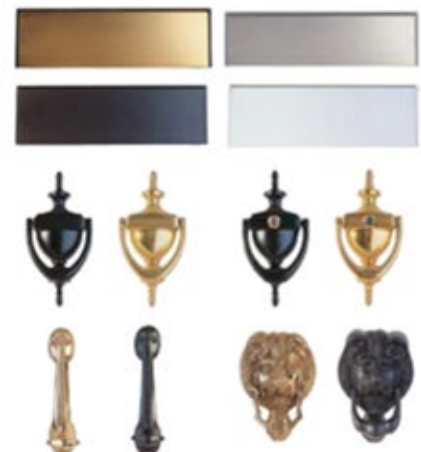

### Door Handles

Doors are fitted as standard with a handle which is located on both sides of the door and can be locked from the inside and outside.  
Available in: BLACK, WHITE, CHROME & BRASS

### Door Furniture

Letterboxes and door numerals are available in: BLACK, WHITE, CHROME & BRASS

Door knockers are available in a range of four styles: urn knocker, urn knocker with peephole, scroll knocker and lion knocker which are available in BLACK & BRASS