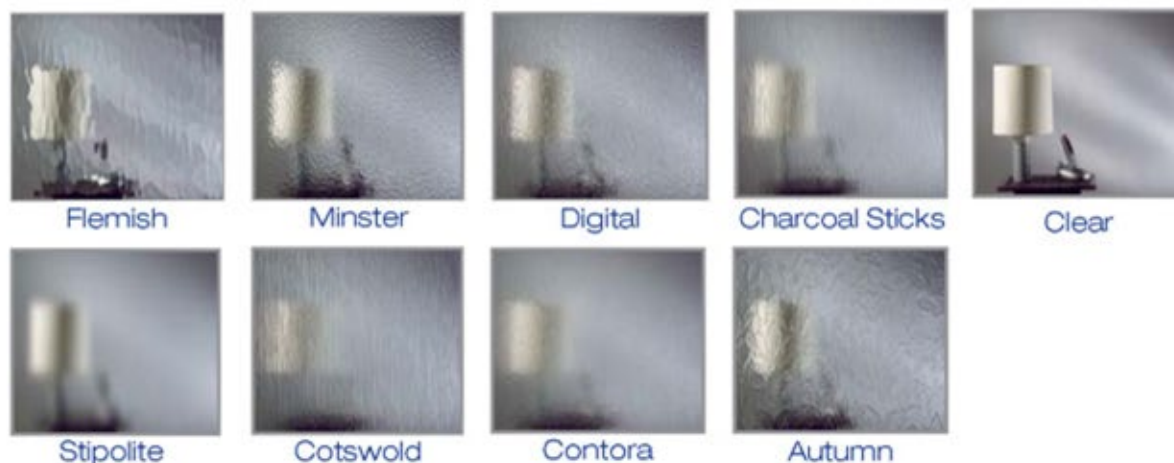

Backing Glass Pattern