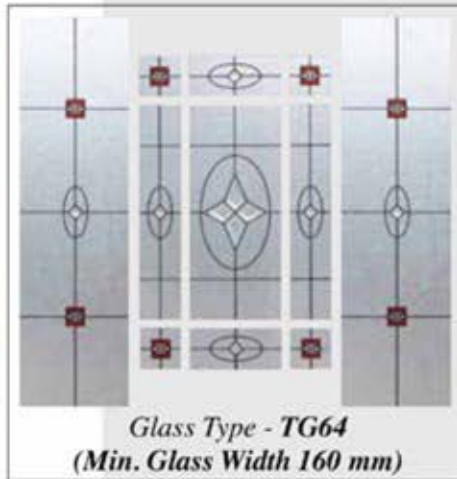

Glass Type - TG29

(Min. Glass Width 242 mm)

Door Type - Cairo

Glass Type - TG63 Satinized

(Min. Glass Width 160 mm)

*Glass Type - TG64
(Min. Glass Width 160 mm)*

*Glass Type - TG65
(Min. Glass Width 160 mm)*