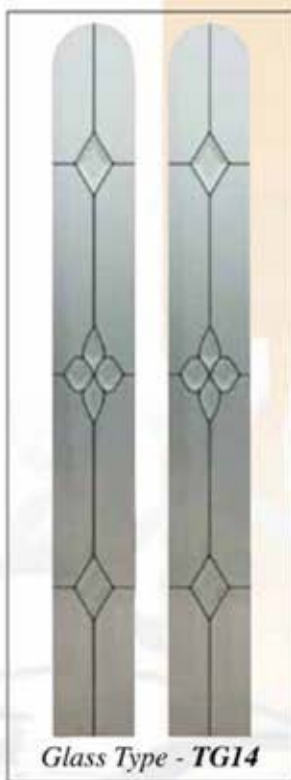

Door Type - San Marco CD Soild

Glass Type - TG16

Glass Type - TG14