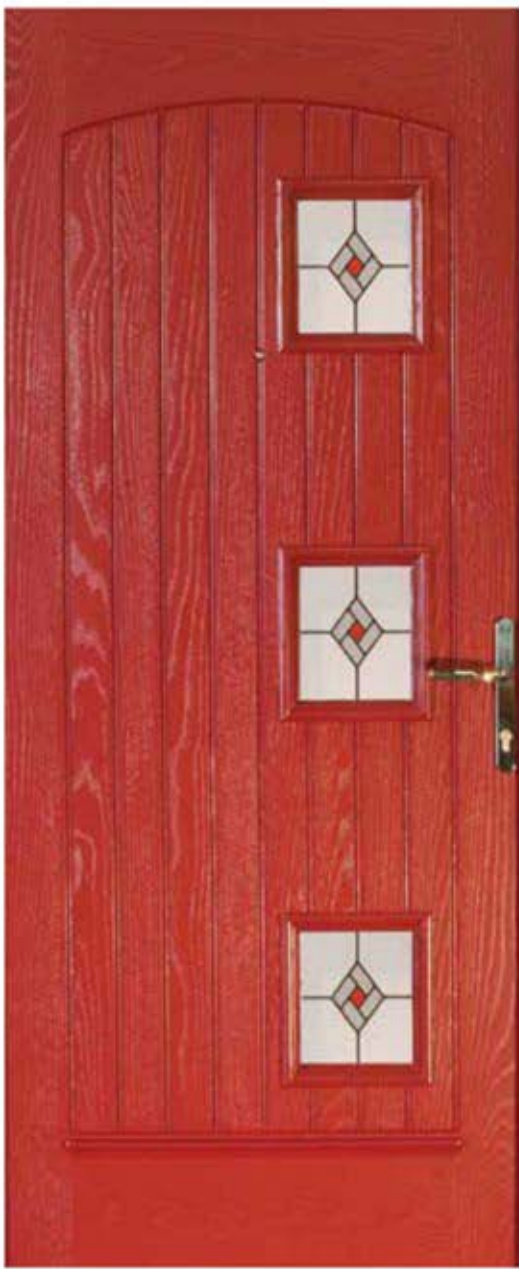

Door Type - Paris   *Glass Type - TG73 Satinized*
(Min. Glass Width 170 mm)