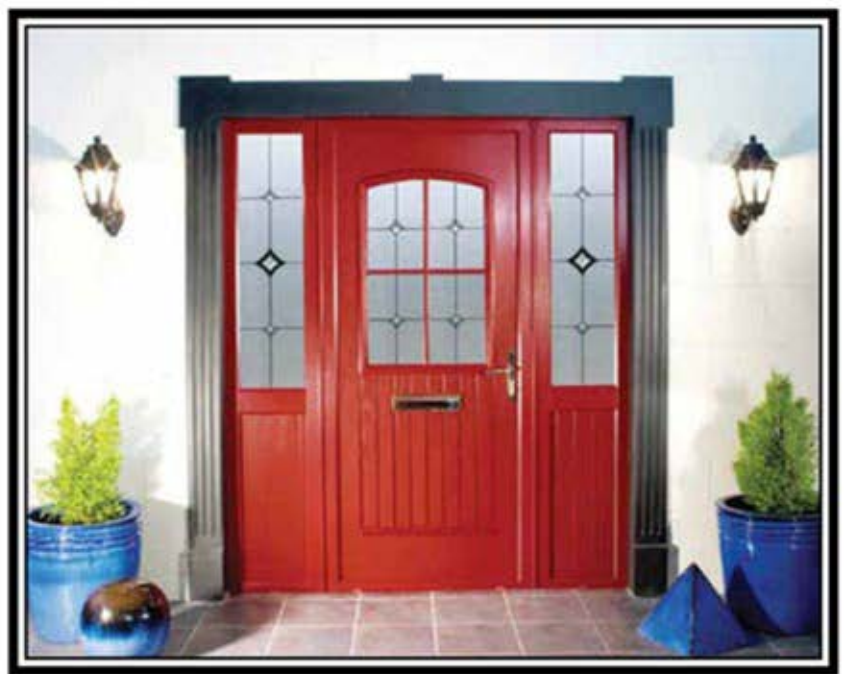

Door Type - San Tiago   *Glass Type - TG59*
(Min. Glass Width 240 mm)