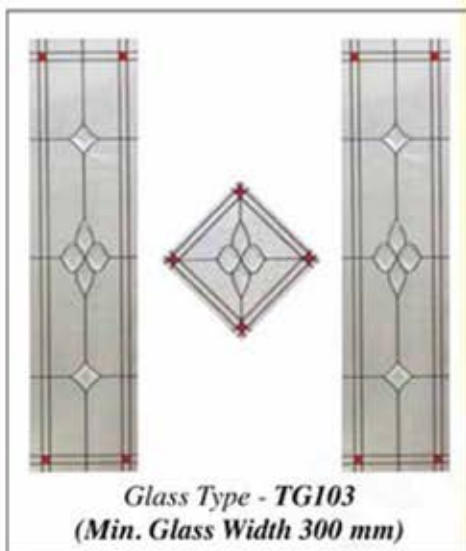

Light Oak

Rosewood

Bog Oak

*Door Type - Edinburgh
Glass Type - TG100
(Min. Glass Width 280 mm)*

Door Type - Georgian CD2

Glass Type - TG7

(Min. Glass Width 240 mm)

Door Type - Georgian CD2