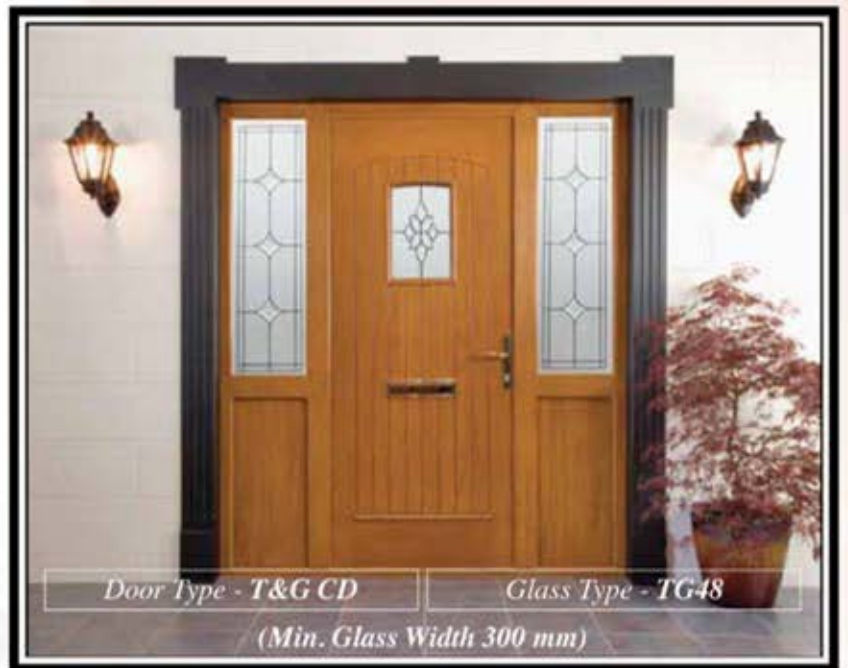

*T&G Light Oak.
This door demonstrates
our distinctive woodgrain
effect.*