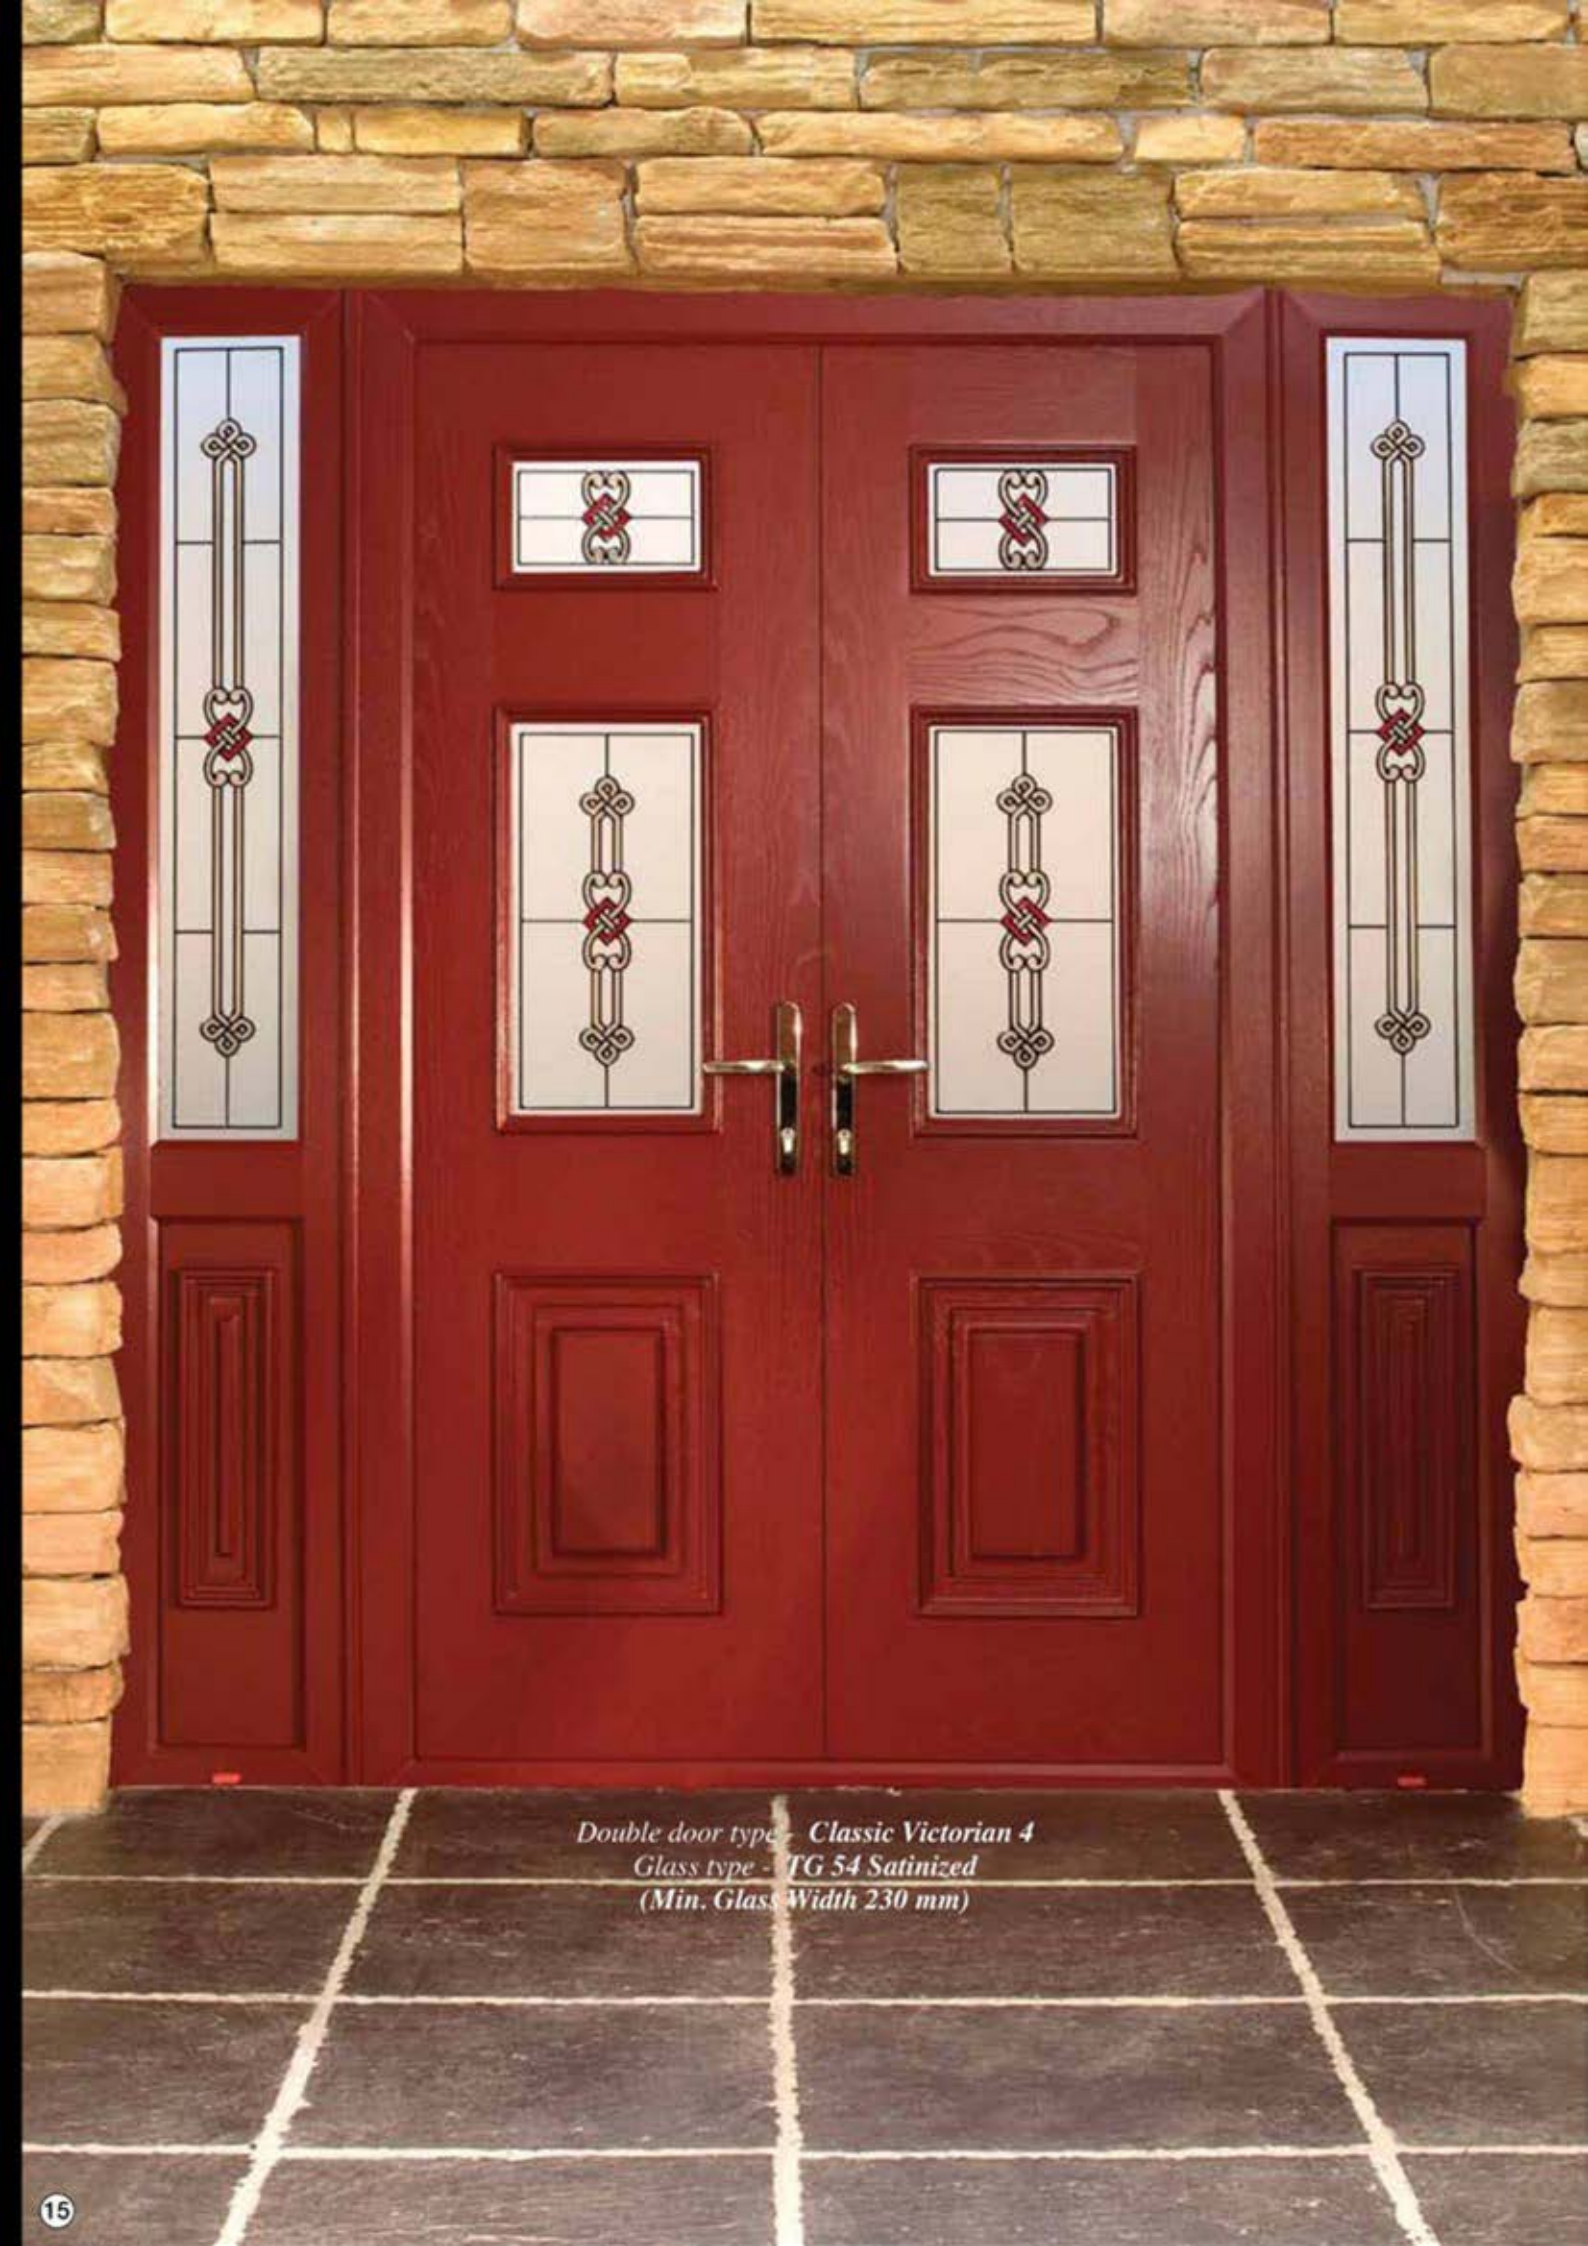

*Door type - Classic Victorian 3 with TG55 glass Sidelight glass TG56
(Min. Glass Width 230 mm)*

*Double door type - Classic Victorian 4
Glass type - TG 54 Satinized
(Min. Glass Width 230 mm)*