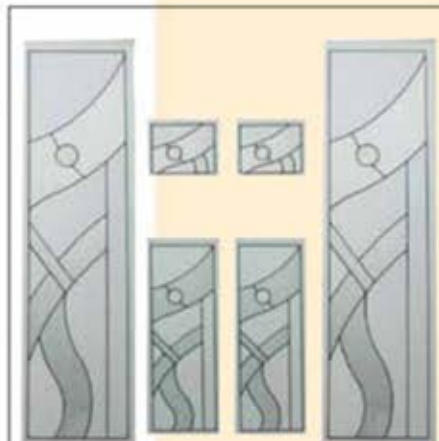

Glass Type - TG11 Satinized
(Min. Glass Width 360 mm)