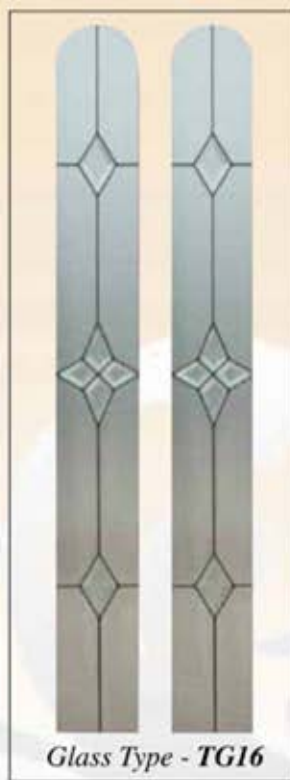

Door Type - San Marco CD Soild

Glass Type - TG14

Glass Type - TG15

Glass Type - TG16