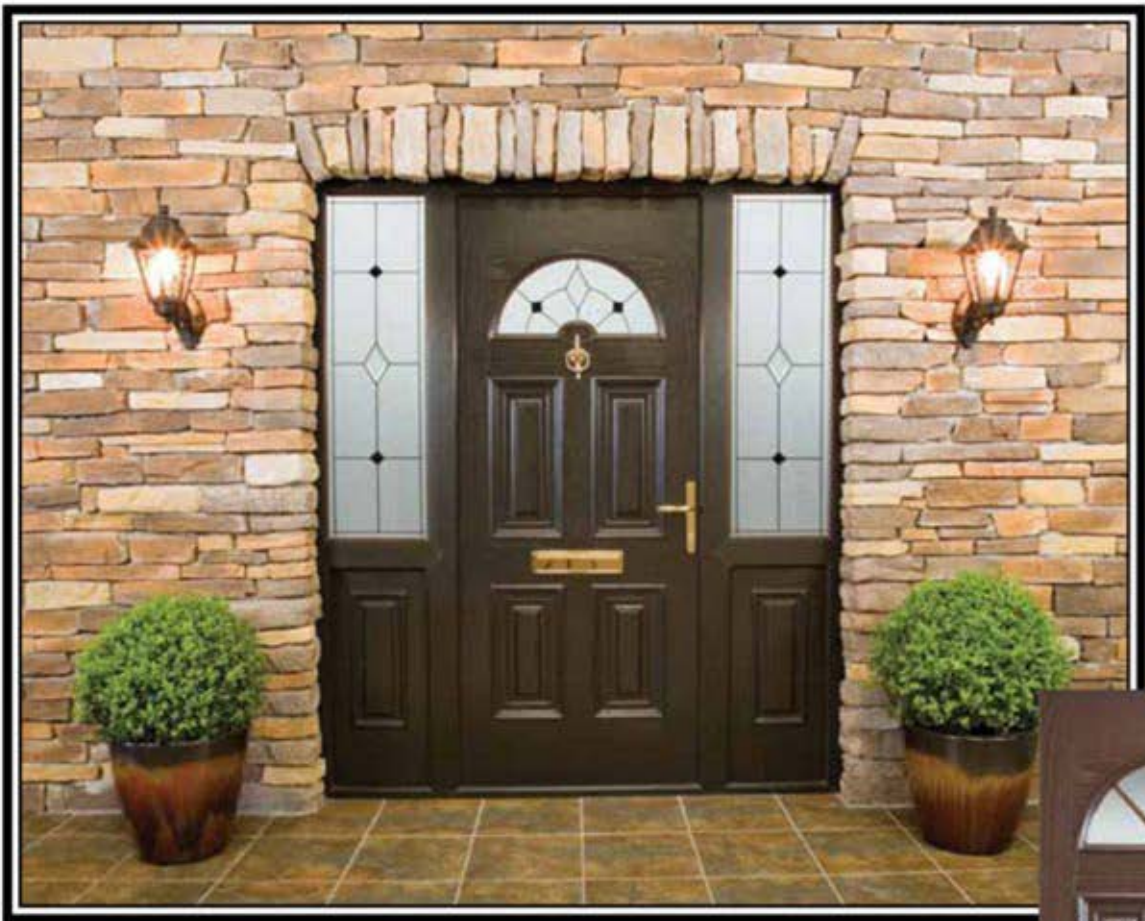

Door Type - Sunbeam 1 CD

Glass Type - TG35

(Min. Glass Width 220 mm)