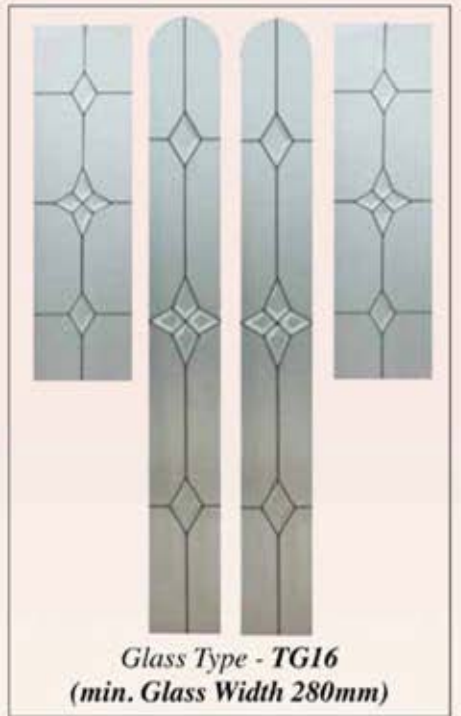

*Glass Type - TG16
(min. Glass Width 280mm)*