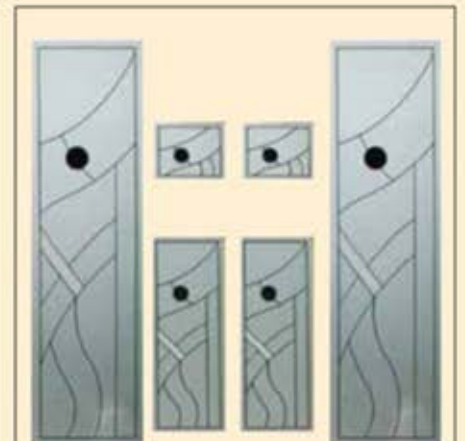

Glass Type - TG12
(Min. Glass Width 360 mm)