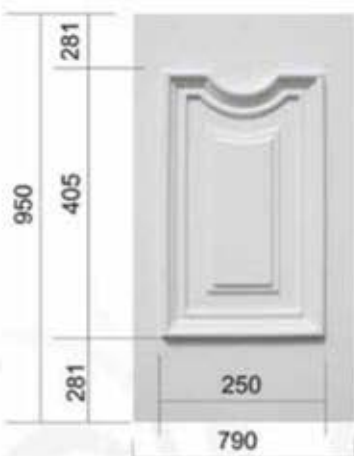

Side panels

½ Pompeii CD