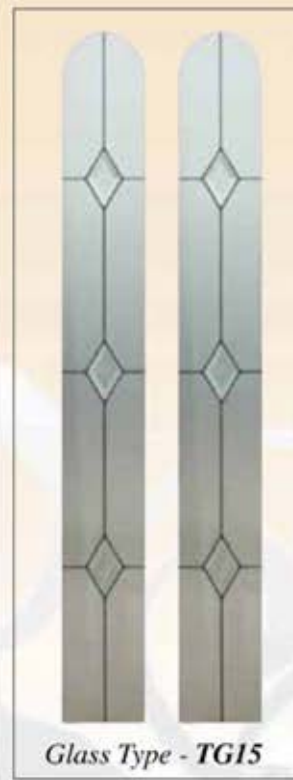

Door Type - San Marco CD Soild

Glass Type - TG16

Glass Type - TG15