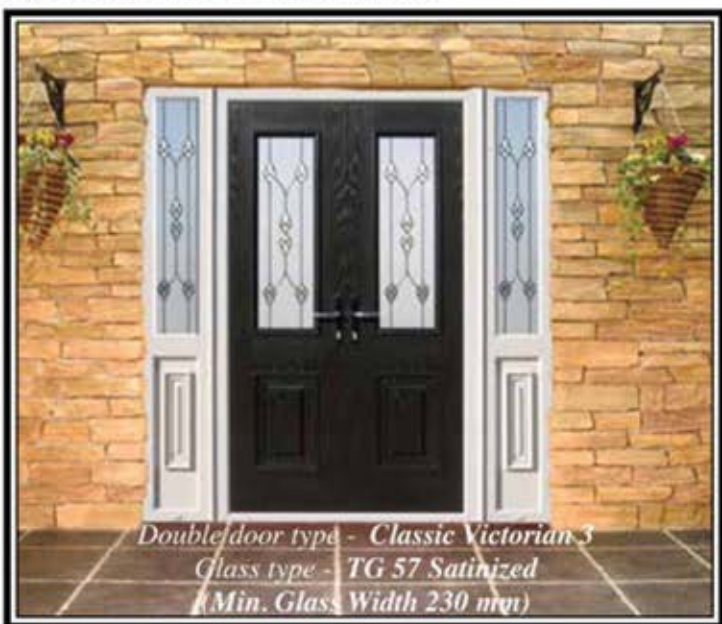

Our classic victoria double door set is the latest addition to our composite door collection. As you can see it is beautifully proportioned and is the perfect solution for anyone looking for wide access. A pair of these doors in your home makes a real statement, they are truly impressive. We have gone to a great length to ensure an authentic look. The detail of the woodgrain is perfect, for instance we do not use a plant on mullion as used in the uPVC door which always looks like a compromise solution. No, these pair of doors are a faithful reproduction of wooden doors but of course, without the attendant drawbacks associated with wood. With these doors you just fit and forget in the sure knowledge you are guaranteed by the country's largest composite door manufacturer.