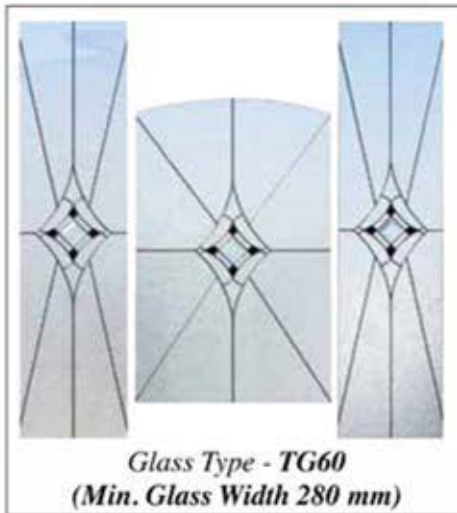

Door Type - San Tiago *Glass Type - TG59*
 (Min. Glass Width 240 mm)

Glass Type - TG60
 (Min. Glass Width 280 mm)

Glass Type - TG61 Satinized
 (Min. Glass Width 360 mm)

Door Type - Giza
Glass Type - TG62
 (Min. Glass Width 360 mm)