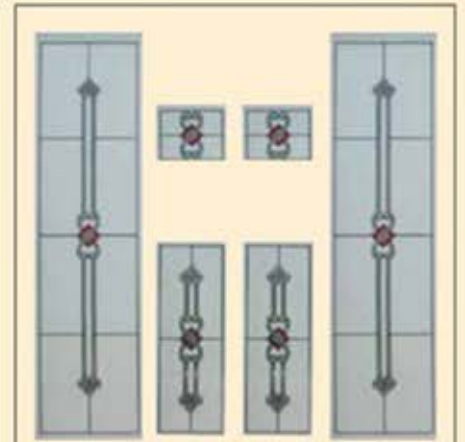

Glass Type - TG10 Satinized
(Min. Glass Width 230 mm)