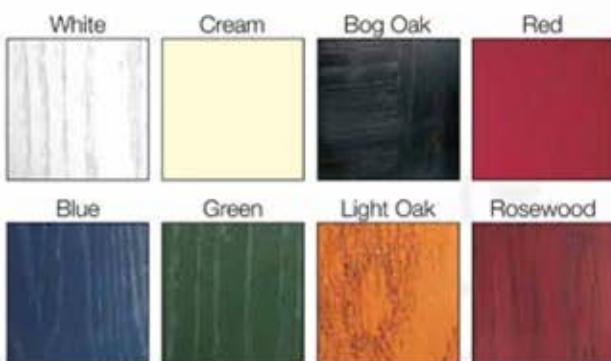

Door Type - Bordeaux CD

Glass Type - TG29

(Min. Glass Width 242 mm)