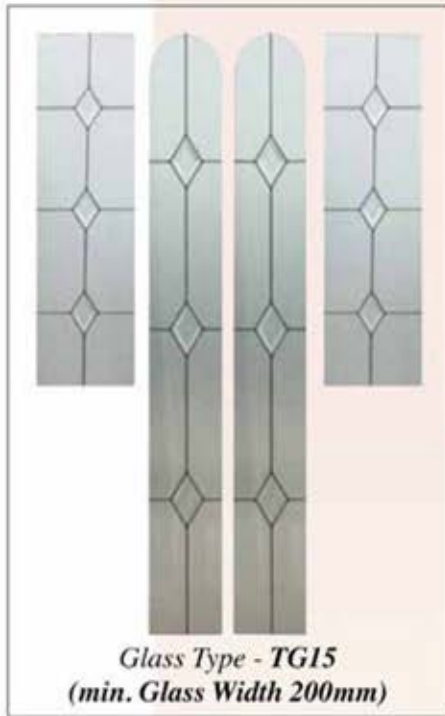

*Glass Type - TG15
(min. Glass Width 200mm)*