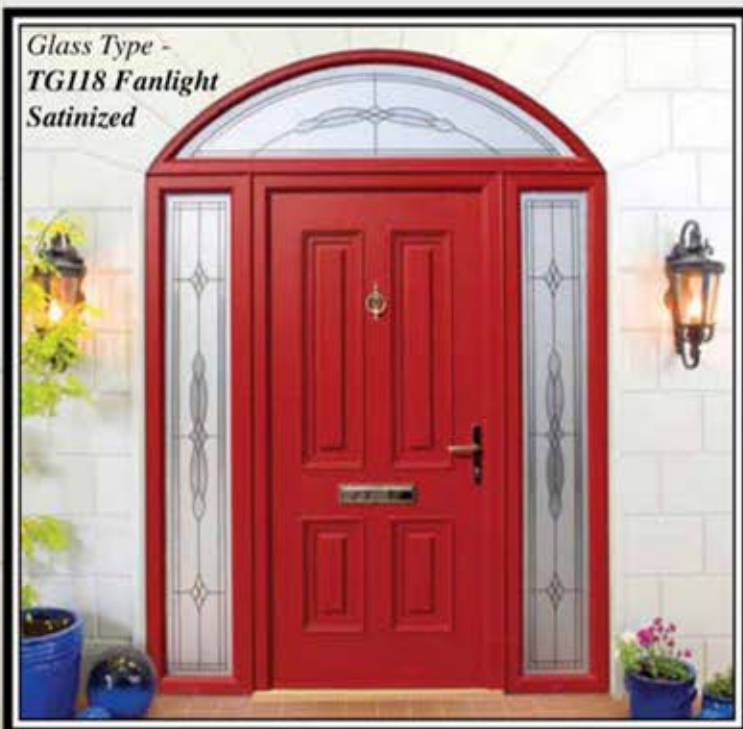

*Glass Type -
TG118 Fanlight
Satinized*