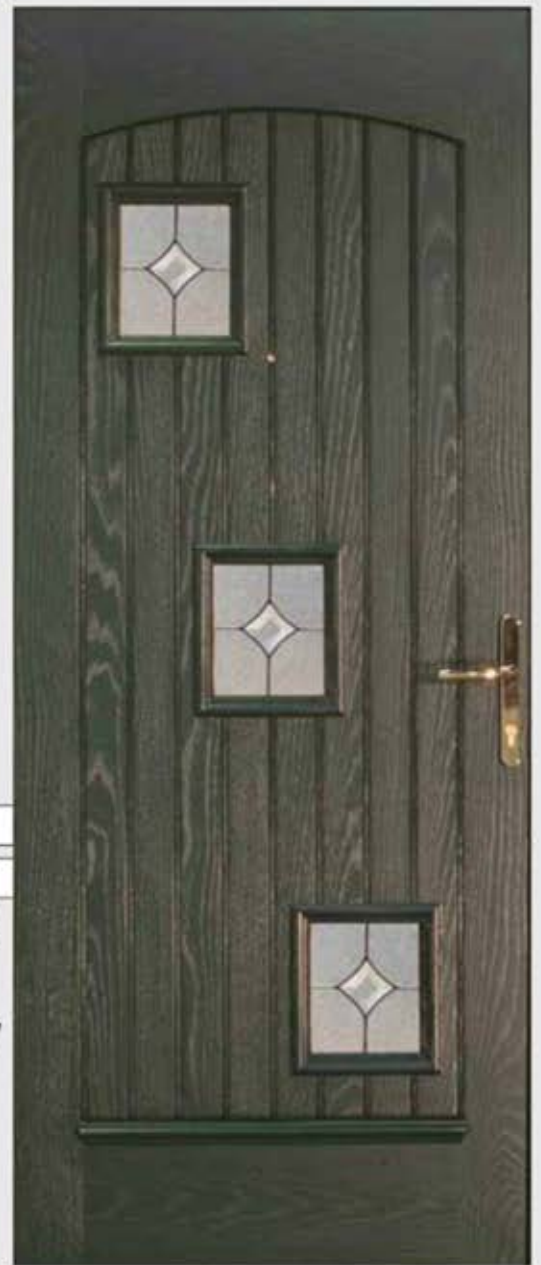

Door Type - London