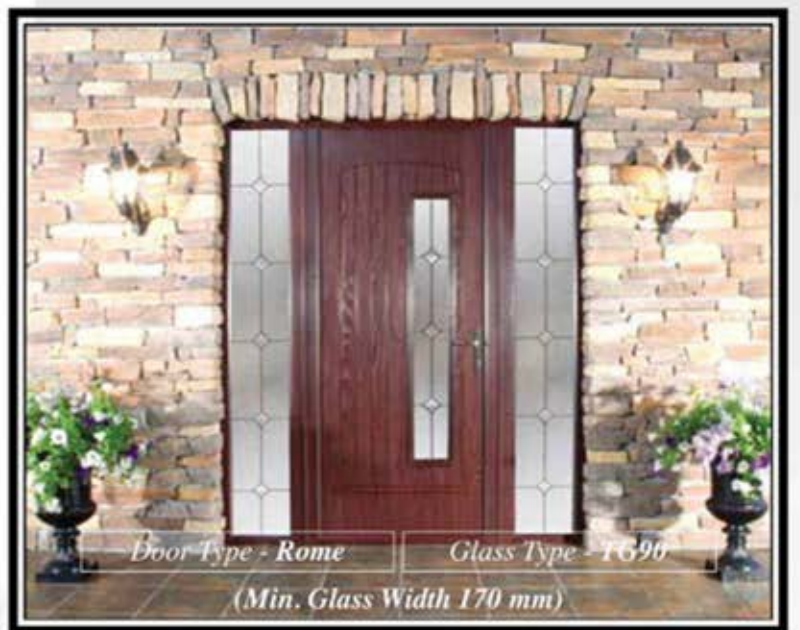

Glass Type - TG90

Green

Light Oak

Rosewood

Bog Oak

Glass Type - TG81

(Min. Glass Width 170 mm)

Please Note - All doors on this page available with spy view only

Door Type - Rome

(Min. Glass Width 180 mm)

Door Type - Rome