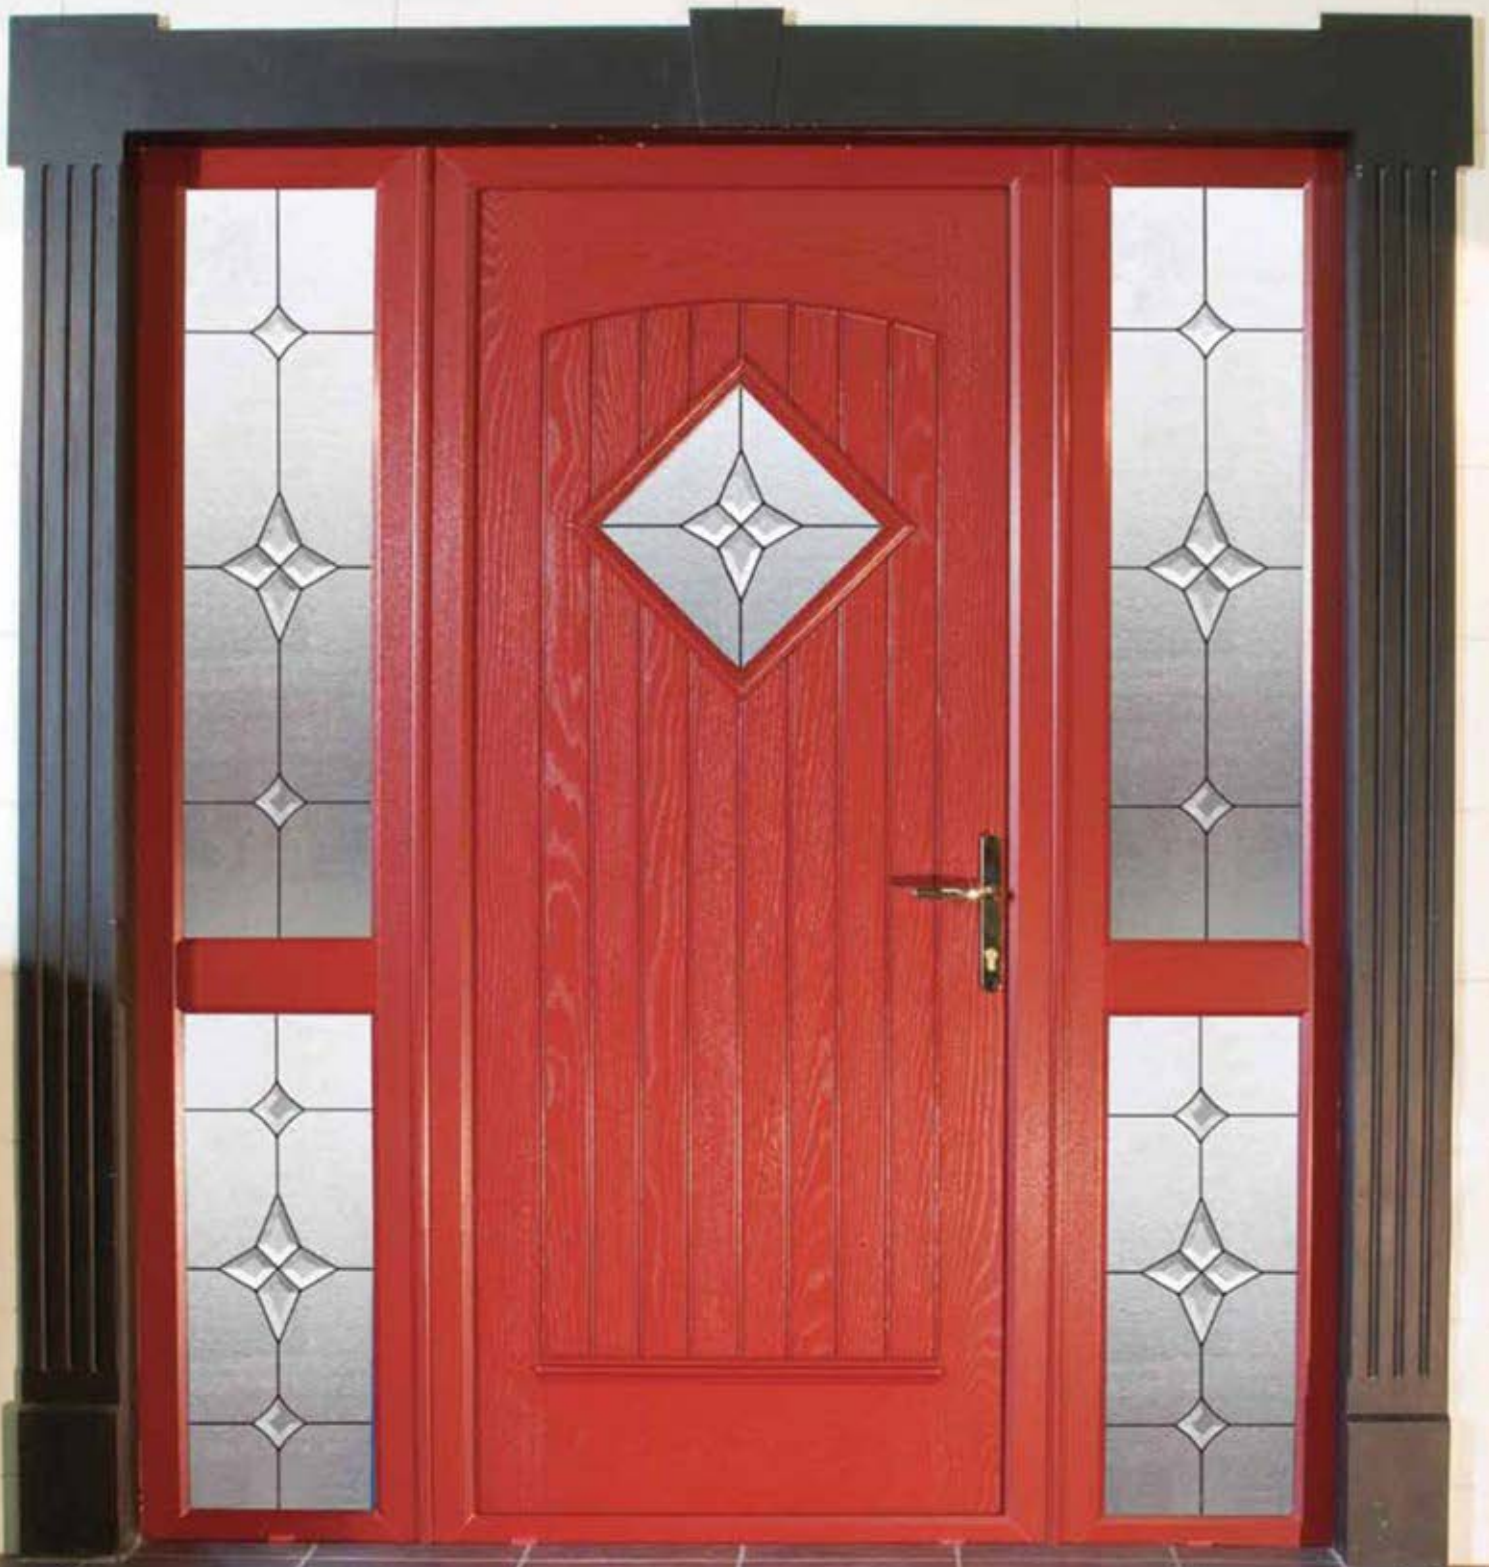

*Door Type - Edinburgh
Glass Type - TG100
(Min. Glass Width 280 mm)*