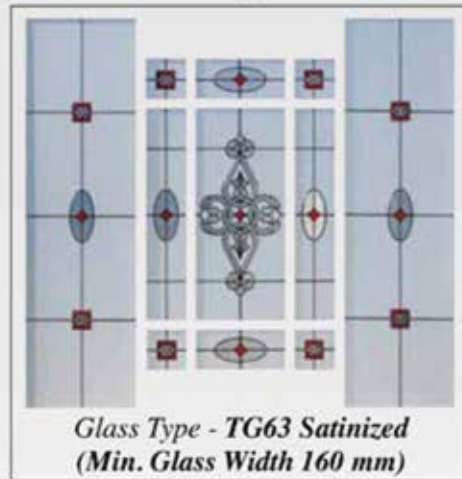

Glass Type - TG29

(Min. Glass Width 242 mm)

Door Type - Cairo

Glass Type - TG63 Satinized

(Min. Glass Width 160 mm)

*Glass Type - TG64
(Min. Glass Width 160 mm)*

*Glass Type - TG65
(Min. Glass Width 160 mm)*