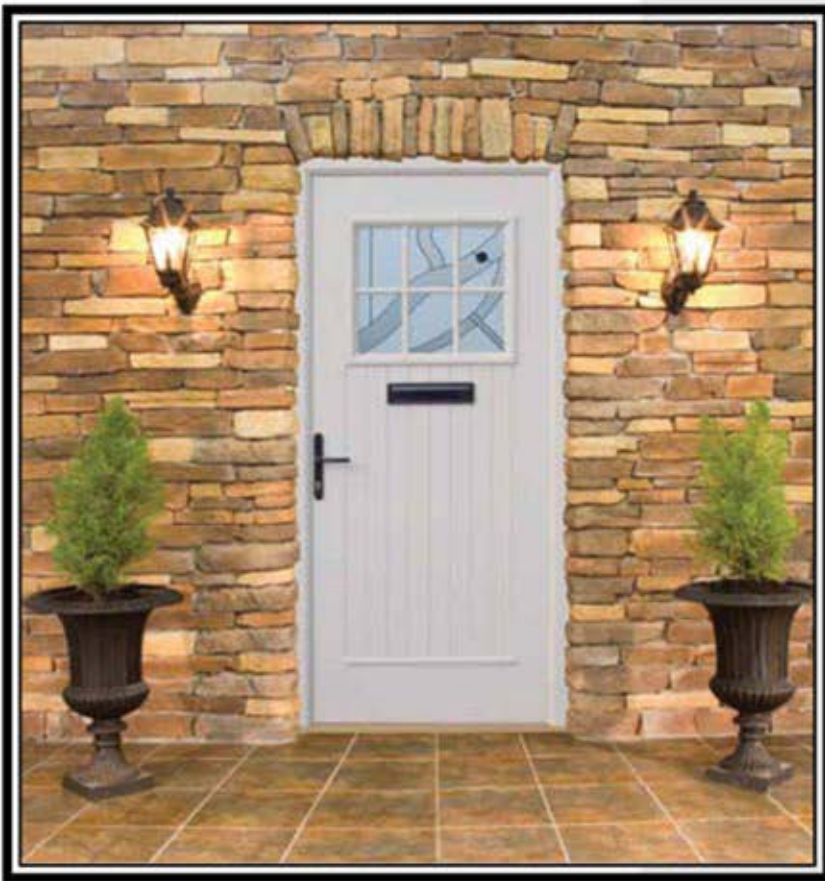

Door Type - Dublin

Glass Type - TG111 Satinized