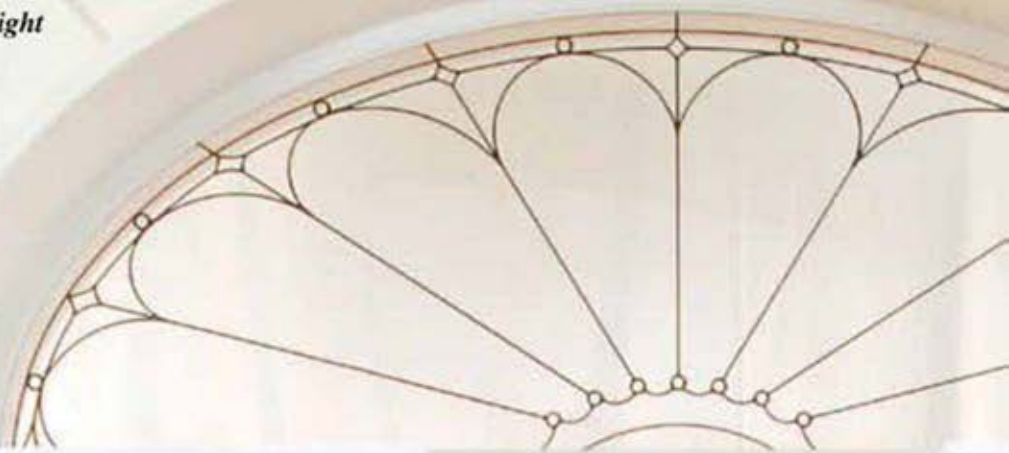

Glass Type - TG6 Fanlight

Door Type - Georgian CD Solid

Glass Type - TG5

(Min. Glass Width 360 mm)